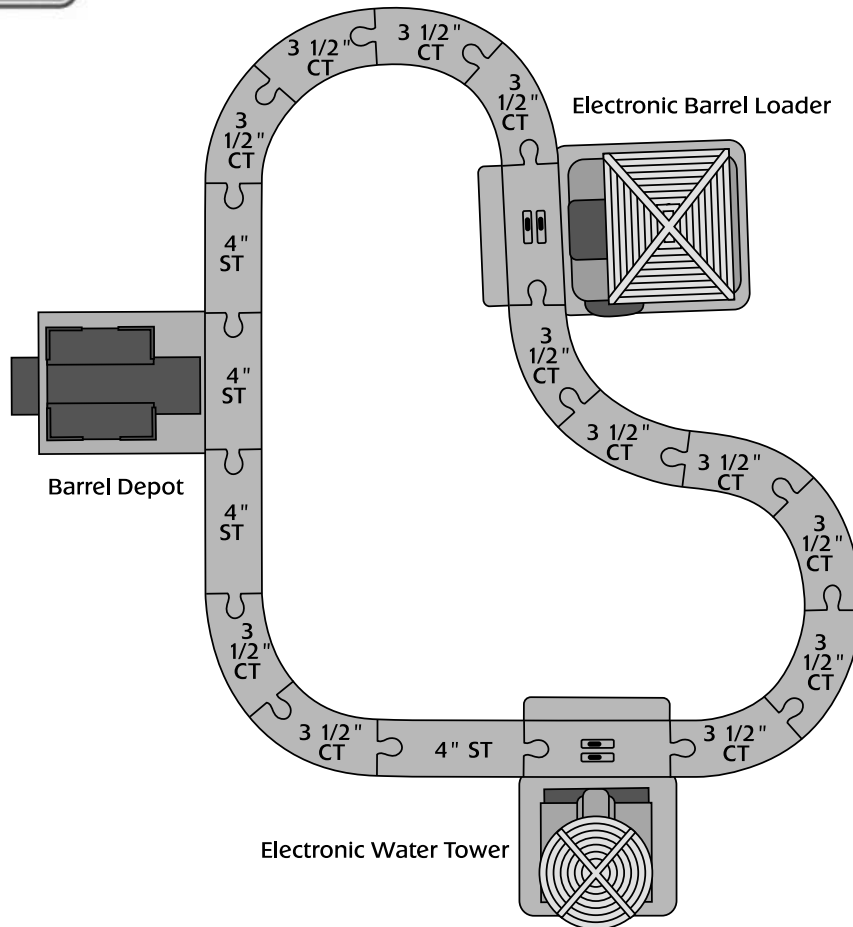

THOMAS & FRIENDS

Interactive Learning RAILWAY

Thomas & Friends Interactive Learning Railway Barrel Loader Set Layout

You'll Need:

- 1) Barrel Loader Set (LC 68000)

You'll Use:

Entire set

Pieces left over:

None

TIP:

For best track performance we suggest placing track on a hard surface.

Legend: ST = Straight Track CT = Curved Track MM = Male Male
CST-MFF = Curved Switch Track (Male Female Female)
CST-FMM = Curved Switch Track (Female Male Male)
TIP: Place Signs & Engine Tunnel anywhere your imagination wants.