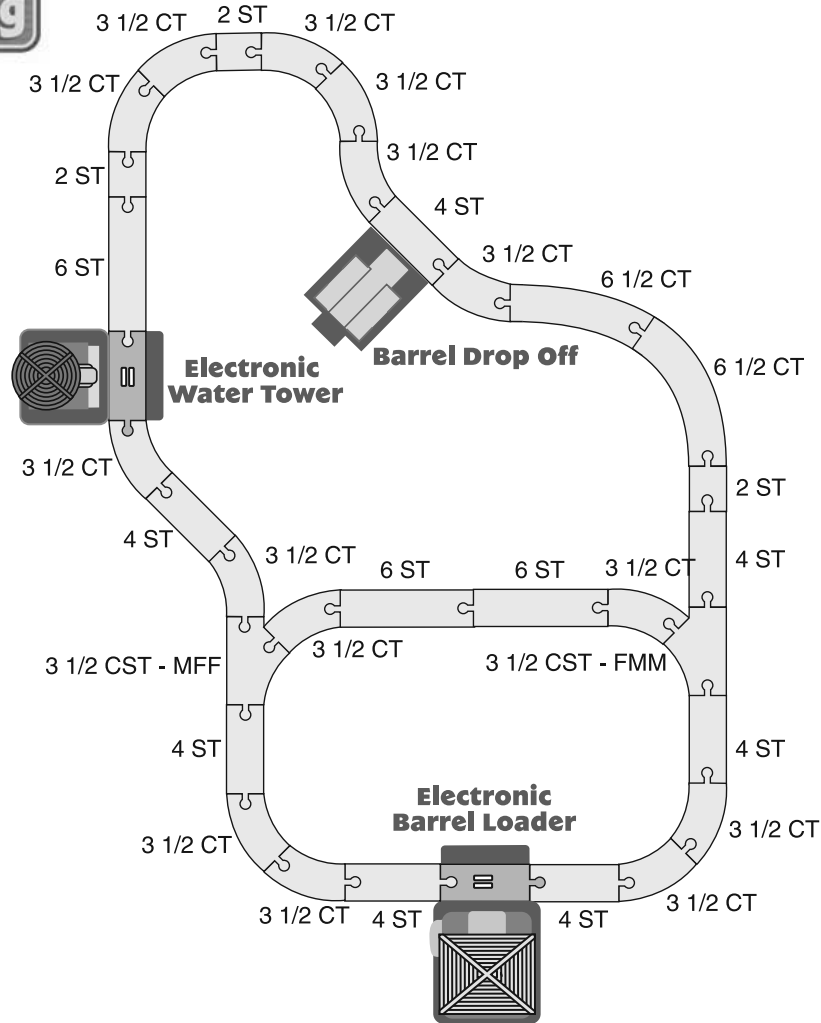

THOMAS & FRIENDS

Interactive Learning RAILWAY

Thomas & Friends Interactive Learning Railway Accessory Bucket + Barrel Loader Set

You'll Need:

- 1) Accessory Bucket (LC68300)
- 1) Barrel Loader Set (LC 68000)

You'll Use:

- (1) Electronic Water Tower
- (1) Barrel Drop Off
- (1) Electronic Barrel Loader
- (14) 3 1/2 CT
- (2) 6 1/2 CT
- (3) 2 ST
- (7) 4 ST
- (3) 6 ST
- (1) 3 1/2 CST-FMM
- (1) 3 1/2 CST-MFF

Pieces left over:

None

Legend: ST = Straight Track CT = Curved Track MM = Male Male
 CST-MFF = Curved Switch Track (Male Female Female)
 CST-FMM = Curved Switch Track (Female Male Male)
 TIP: Place Signs & Engine Tunnel anywhere your imagination wants.