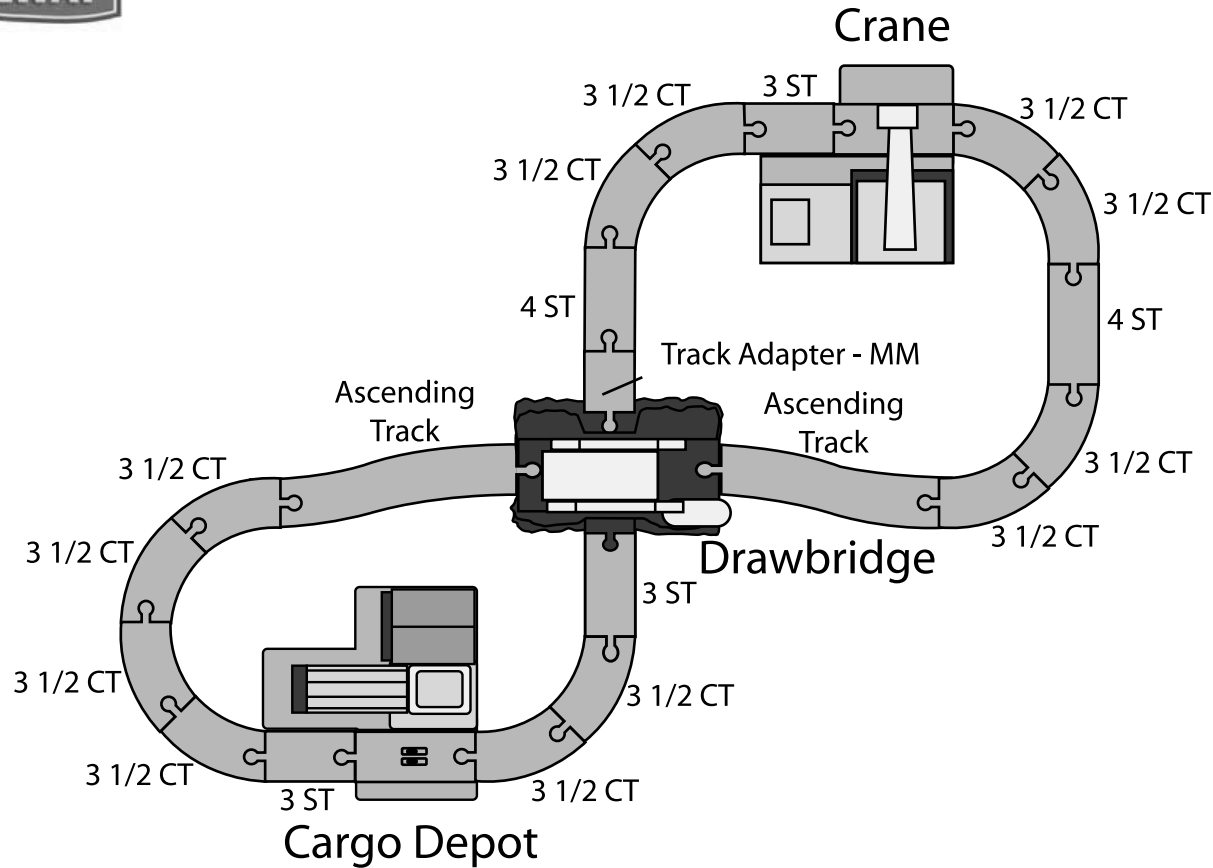

Interactive Learning RAILWAY

# Thomas & Friends Interactive Learning Railway Lift & Load Crane Set Layout

You'll Need:

1) Lift & Load Crane Set (LC 68005)

You'll Use:

Entire Set

Pieces left over:

None

TIP:

For best track performance we suggest placing track on a hard surface.

Legend: ST = Straight Track CT = Curved Track MM = Male Male

CST-MFF = Curved Switch Track (Male Female Female)

CST-FMM = Curved Switch Track (Female Male Male)

TIP: Place Signs & Engine Tunnel anywhere your imagination wants.