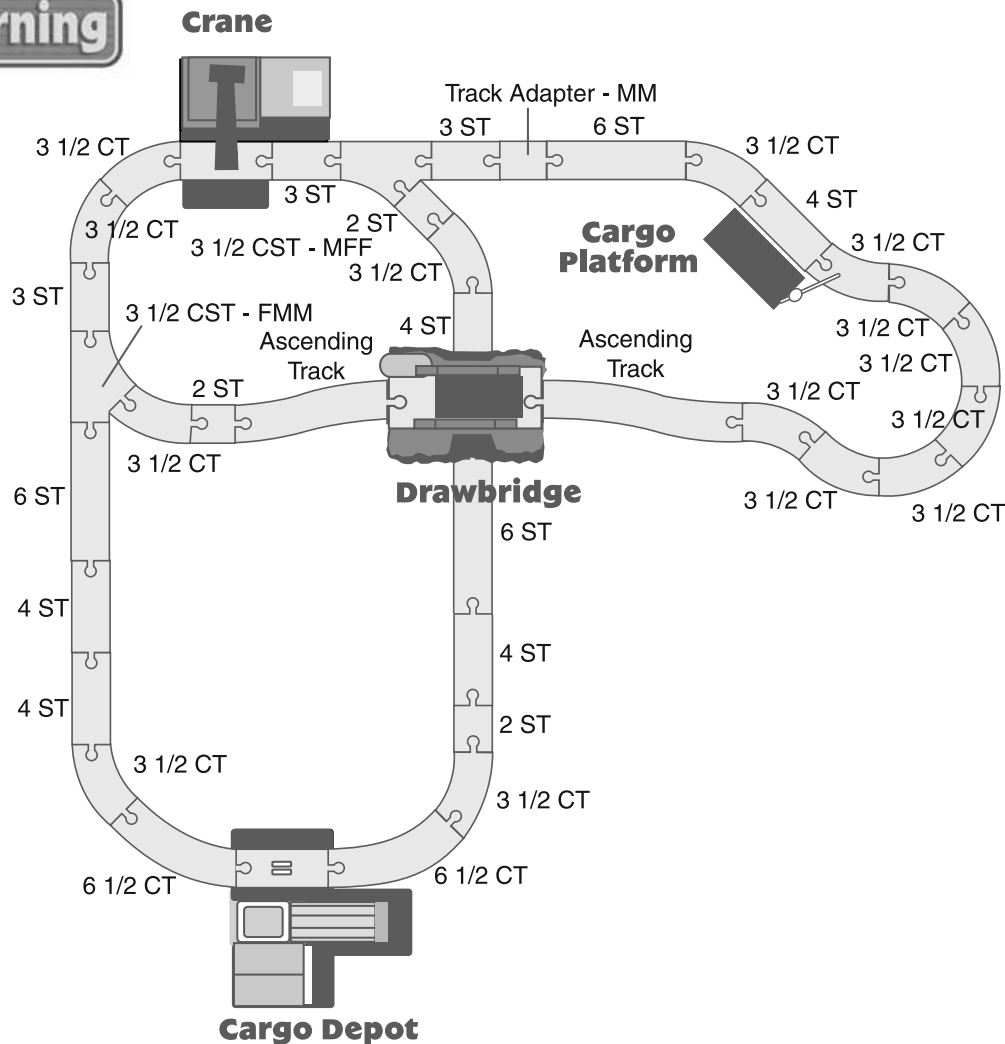

**Interactive Learning  
RAILWAY**

# Thomas & Friends Interactive Learning Railway Accessory Bucket + Lift & Load Crane Set

## You'll Use:

- (1) Electronic Crane
- (1) Cargo Platform
- (1) Electronic Cargo depot
- (1) Drawbridge
- (14) 3 1/2 CT
- (2) 6 1/2 CT
- (3) 2 ST
- (3) 3 ST
- (5) 4 ST
- (3) 6 ST
- (1) 3 1/2 CST-FMM
- (1) 3 1/2 CST-MFF
- (1) MM Adaptor
- (2) Ascending Track

## Pieces left over:

None

Legend: ST = Straight Track CT = Curved Track MM = Male Male  
 CST-MFF = Curved Switch Track (Male Female Female)  
 CST-FMM = Curved Switch Track (Female Male Male)  
 TIP: Place Signs & Engine Tunnel anywhere your imagination wants.